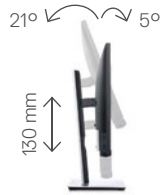

What's in the box?

Components

- Monitor with stand

Cables

- DisplayPort cable
- USB 3.0 upstream cable
- Power cable

Documentation

- Quick Setup Guide
- Safety and regulatory information

Adjustability and connectivity

DELL 24 MONITOR | P2419H

Easily adjust the panel to your preferred viewing position.

Back view -
Cable management slot

Tilt and height adjustable

Pivot

Swivel

Connectivity

- | | |
|----------------------|-----------------------------|
| 1 Power connector | 5 VGA connector |
| 2 HDMI port | 6 USB upstream port |
| 3 Stand lock feature | 7 USB downstream ports (x2) |
| 4 DisplayPort | 8 USB downstream ports (x2) |