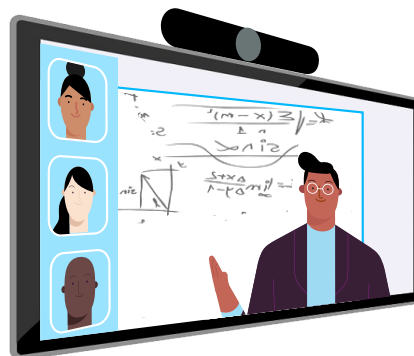

## For Teachers:

- Increases speed for administrative tasks.
- Allows remote control of the PC while showing students lessons from a whiteboard or document camera.
- Provides optimal ergonomic setup.

- Leverages Logitech Spotlight for Mouse to enhance learning engagement and focus.
- Boosts productivity when navigating multiple tabs and apps.

## For Students:

- Fits ideally into the many education programs designed with mouse use in mind.

- Supports younger students whose fine motor skills are still developing, potentially making a trackpad difficult and slow to use.
- Provides healthy ergonomic setup for developing hands and wrists.
- Allows students to complete tasks in their learning apps faster.

A few changes to your class can make learning accessible and fun for all students—regardless of age, learning style, or location. The right tools can break barriers, allowing students to collaborate without distraction, so nourishing educational experiences are always within reach.