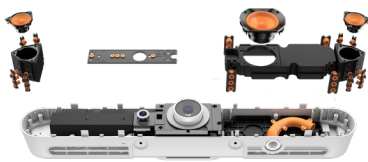

All-in-One Design

Sleek, minimal footprint expedites setup and reduces clutter

SIMPLE TO USE

RightSense Technologies

RightSight

Detects meeting participants, automatically moves the lens, and adjusts the zoom so no one is left out of the picture

RightLight

Intelligently adjusts video settings in all light conditions so everyone always looks their best