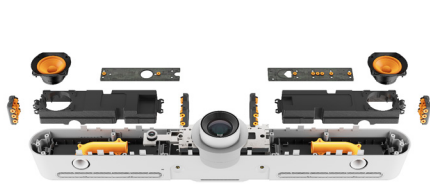

AUDIO

Room-filling Sound

Large, ultra-low distortion speakers with RightSound™ convey every word with outstanding clarity

Adaptive Beamforming Mic Array

Beamforming mics pick up voices at every seat and focus on the active talker while suppressing ambient noise

Expansion Ready

Add up to three Rally mic pods for even greater coverage in larger settings

VIDEO

Ultra-HD Video

Brilliantly sharp video, outstanding color, and exceptional optical accuracy at resolutions up to 4K

Expansive Room Coverage

Motorized lens covers rooms 130° across by 80° high, with lossless image quality up to 5X optical zoom

Cinema Quality

Logitech RightLight™ technology with WDR captures natural-looking skin tones, even in dim or backlit conditions

AI VIEWFINDER

Framed to Perfection

A second built-in camera lens detect classroom participants, amplifying RightSight auto framing

See Everyone Clearly

All classroom participants, even late arrivals, are automatically seen and included

Move About Freely

AI Viewfinder uses scene awareness to keep the camera on the action